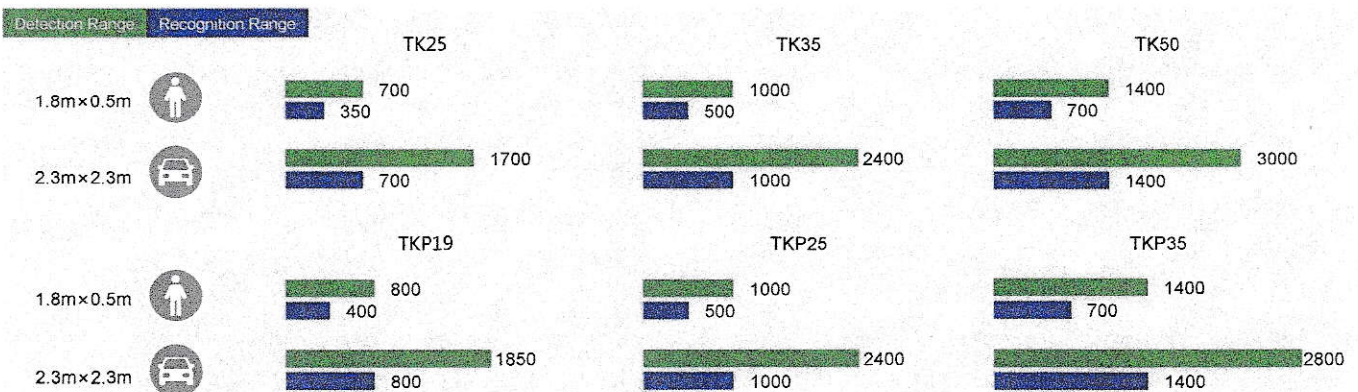

Model	TrackIR			TrackIR Pro		
	TK25	TK35	TK50	TKP19	TKP25	TKP35
Detector						
Detector Type	400x300 @17µm, Vox			640x480@12µm, Vox		
Spectral	8µm~14µm			8µm~14µm		
NETD	≤50mk					
Lens						
Focal Length	25mm/F1.1	35mm/F1.2	50mm/F1.2	19mm F1.0	25mm F1.0	35mm F1.0
Focusing	Manual Focus					
FOV	15.4°x11.6°	11.1°x8.3°	7.8°x5.8°	22.9x17.2	17.5x13.1	12.5x9.4
Display						
Screen	1280x960 , 0.4 inch , Color LCOS Display (Feel like watching 22 inch screen at 1 meter)					
Eyepiece	Monocular, Exit pupil≥10mm, Adjustable diopter-4~ +2					
Magnification	1.7~6.8	2.3~9.2	3.3~13.2	1.1~8.8X	1.5~12X	2.0~16X
Imaging						
Frame Rate	50Hz					
Digital Zoom	1X~4X (Smooth zoom)			1X~8X (Smooth zoom)		
Color Palettes	White Hot, Black Hot, Iron Red, Blue Hot, Red Hot (TrackIR PRO: Adjustable Red Hot)					
Scenes Modes	Enhanced, Highlight, Natural					
Picture-in-picture	Picture-in-picture enlarged image is displayed on the upper left, upper middle or upper right					
Functions						
Photo	√	√	√	√	√	√
Video	√	√	√	√	√	√
Hotspot tracking	√	√	√	√	√	√
Stadiametric rangefinder	√	√	√	√	√	√
Wi-Fi/APP	Wi-Fi share photo and video, also can controlled by app (IOS & Android)					
Compensation Modes	Auto Compensation / Shutter Compensation / Scene Compensation					
Indicate Box	Red,/yellow/green, the coordinates of the indicate box is adjustable					
Other	image enhancement, brightness and contrast of image are adjustable, auto power-off, auto sleep, super power-save mode, the work indicator could be shut off					
Power Supply						
Battery Type	Internal Li-Ion battery (2x18650, 6000mAh)					
Working Time	≥5h			≥4.5h		
Weight & Dimensions						
Weight	470g	485g	535g	490g	490g	560g
Dimensions	192x65x71		214x65x71	192x65x71		214x65x71
Package Contents						
Standard	Power adapter,USB cable,Micro HDMI cable,Lens cover,Wrist strap, Lining package,Quick Start Guide					
Optional	External Picatinny rail, External screen and etc...					
Interface			Environmental Characteristics			
USB	TYPE C for charging, data transmission		Operating Temperature		-10°C ~ 50°C	
Video Output	Micro HDMI		Storage Temperature		-30°C ~ 60°C	
External Connection	External Connection by a Picatinny rail		Encapsulation		IP66, 1-meter drop test	
Memory Card	16 GB		Certificate		UN38.3, RoHS, CE, FCC, EAC	

Arctic Fox Optics

Tel: 07 4121 0654 Mobile: 0407 788 207 0417 989 251

Unit 3 - 373 Kent Street, Maryborough, QLD, 4650

Email: arcticfoxoptics@iinet.net.au

Web: www.arcticfoxoptics.com.au